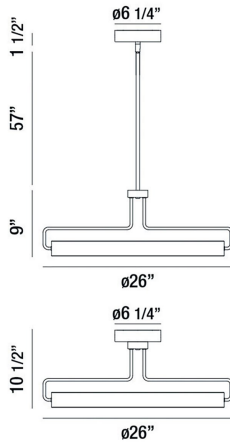

PEMBERTON, LARGE LED PENDANT/SEMI FLUSHMOUNT

PRODUCT DETAILS

No.	:	37082-025
Product Color	:	SATIN NICKEL
Product Material	:	METAL
Shade / Accent Colour	:	BLACK
Shade / Accent Material	:	ACRYLIC
Diameter	:	26"
Height	:	9"
Overall Height	:	69"
Weight	:	7.2lbs

LIGHT SOURCE DETAILS

Light Source Type	:	INTEGRATED LED
Input Voltage	:	120V
Bulb Voltage	:	120V
Socket Type	:	LED
Total Wattage	:	32W
Total Lumen	:	1800lm
Kelvin	:	3000K
CRI	:	90+
Dimmable	:	Yes

Options Available

ITEM NO.	FINISH	SHADE
37082-017	ANTIQUÉ BRASS	BLACK
37082-025	SATIN NICKEL	BLACK

TECHNICAL DETAILS

Hanging Support Type	:	ROD
Hanging Support Length	:	57"
Canopy / Backplate Height	:	1.5"
Canopy / Backplate Dia.	:	6.25"
Location	:	DRY
Title 24	:	Yes