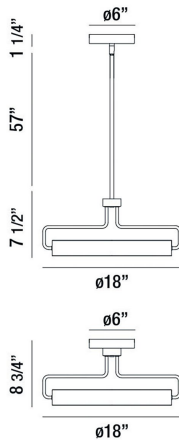

### PRODUCT DETAILS

No.	:	37083-014
Product Color	:	ANTIQUÉ BRASS
Product Material	:	METAL
Shade / Accent Colour	:	BLACK
Shade / Accent Material	:	ACRYLIC
Diameter	:	18"
Height	:	7.5"
Overall Height	:	35"
Weight	:	5.9lbs

### TECHNICAL DETAILS

Hanging Support Type	:	ROD
Hanging Support Length	:	57"
Canopy / Backplate Height	:	1.25"
Canopy / Backplate Dia.	:	6"
Title 24	:	Yes