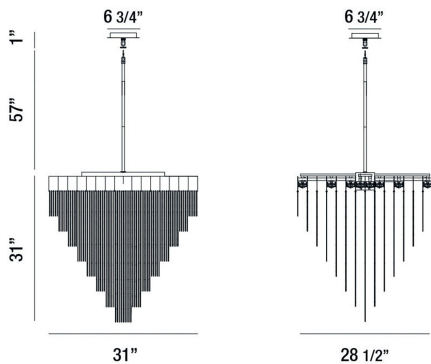

BLOOMFIELD, 18-LIGHT OVAL LED CHANDELIER

PRODUCT DETAILS

No.	:	37095-029
Product Color	:	BLACK
Product Material	:	METAL
Shade / Accent Material	:	~
Length	:	31"
Width	:	28.5"
Height	:	31"
Overall Height	:	89"
Weight	:	32.1lbs

ITEM NO.	FINISH	SHADE
37095-017	ANTIQUÉ BRUSH GOLD	
37095-029	BLACK	

TECHNICAL DETAILS

Hanging Support Type	:	ROD
Hanging Support Length	:	57"
Rods Included	:	3"+6"+12"+18"+18"
Canopy / Backplate Length	:	6.75"
Canopy / Backplate Height	:	1"
Canopy / Backplate Width	:	6.75"
Location	:	DRY
Approval	:	
Title 24	:	Yes