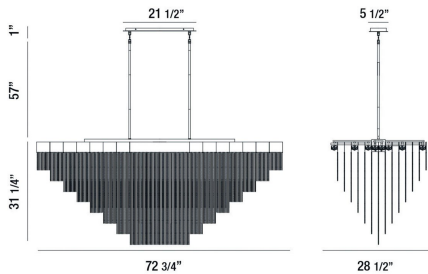

### PRODUCT DETAILS

No.	:	37097-023
Product Color	:	BLACK
Product Material	:	METAL
Shade / Accent Material	:	~
Length	:	72.75"
Width	:	28.5"
Height	:	31"
Overall Height	:	89"
Weight	:	74.9lbs

### TECHNICAL DETAILS

Hanging Support Type	:	ROD
Hanging Support Length	:	57"
Rods Included	:	3"+6"+12"+18"+18"
Canopy / Backplate Length	:	21.5"
Canopy / Backplate Height	:	1"
Canopy / Backplate Width	:	5.5"
Location	:	DRY
Approval	:	
Title 24	:	Yes