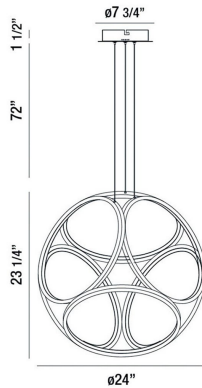

### PRODUCT DETAILS

No.	:	37102-012
Product Color	:	CHROME
Product Material	:	METAL
Shade / Accent Colour	:	WHITE
Shade / Accent Material	:	ACRYLIC
Diameter	:	24"
Height	:	23.25"
Overall Height	:	96.75"
Weight	:	4.4lbs

### TECHNICAL DETAILS

Hanging Support Type	:	WIRE
Hanging Support Length	:	72"
Canopy / Backplate Height	:	1.25"
Canopy / Backplate Dia.	:	7.75"
Location	:	DRY
Title 24	:	Yes