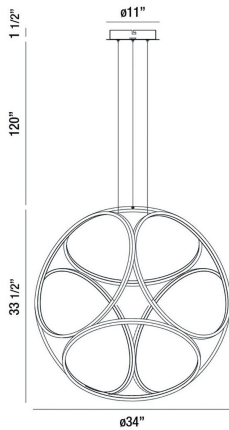

GLENVIEW, 34" PENDANT

PRODUCT DETAILS

No.	:	37104-023
Product Color	:	GOLD
Product Material	:	METAL
Shade / Accent Colour	:	WHITE
Shade / Accent Material	:	ACRYLIC
Diameter	:	34"
Height	:	33.5"
Overall Height	:	155"
Weight	:	7lbs

LIGHT SOURCE DETAILS

Light Source Type	:	INTEGRATED LED
Input Voltage	:	120V
Bulb Voltage	:	120V
Socket Type	:	LED
Total Wattage	:	70W
Total Lumen	:	3500lm
Kelvin	:	3000K
CRI	:	80+
Dimmable	:	Yes

Options Available

ITEM NO.	FINISH	SHADE
37104-016	CHROME	WHITE
37104-023	GOLD	WHITE

TECHNICAL DETAILS

Hanging Support Type	:	WIRE
Hanging Support Length	:	120"
Canopy / Backplate Height	:	1.5"
Canopy / Backplate Dia.	:	11"
Location	:	DRY
Title 24	:	Yes