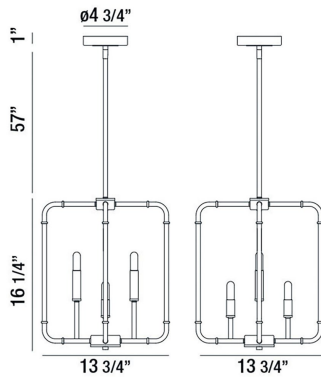

PERCY, 14" CHANDELIER

PRODUCT DETAILS

No.	:	37128-012
Product Color	:	CHROME/BLACK
Product Material	:	METAL
Shade / Accent Material	:	MODERN PIPES
Length	:	13.75"
Width	:	13.75"
Height	:	16.25"
Overall Height	:	74.25"
Weight	:	6.1lbs

LIGHT SOURCE DETAILS

Number of Bulbs	:	4
Light Source	:	LED
Light Source Type	:	EDISON
Input Voltage	:	120V
Bulb Voltage	:	120V
Socket Type	:	E12
Wattage	:	40W
Total Wattage	:	160W
Bulb Included	:	Yes
Dimmable	:	No

Options Available

ITEM NO.	FINISH	SHADE
37128-012	CHROME/BLACK	

TECHNICAL DETAILS

Hanging Support Type	:	ROD
Hanging Support Length	:	57"
Rods Included	:	3"+6"+12"+18"+18"
Canopy / Backplate Height	:	1"
Canopy / Backplate Dia.	:	4.75"