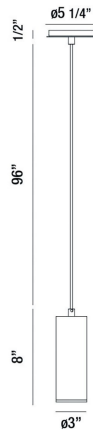

### PRODUCT DETAILS

No.	:	37182-021
Product Color	:	BLACK
Product Material	:	METAL
Shade / Accent Colour	:	BLACK
Shade / Accent Material	:	METAL
Diameter	:	3"
Height	:	8"
Overall Height	:	104"
Weight	:	2.6lbs

### LIGHT SOURCE DETAILS

Light Source Type	:	INTEGRATED LED
Input Voltage	:	120V
Bulb Voltage	:	120V
Socket Type	:	LED
Total Wattage	:	7W
Total Lumen	:	480lm
Kelvin	:	3000K
CRI	:	90+
Dimmable	:	Yes

### Options Available

ITEM NO.	FINISH	SHADE
37182-014	WHITE	WHITE
37182-021	BLACK	BLACK
37182-038	GOLD	GOLD

### TECHNICAL DETAILS

Hanging Support Type	:	WIRE
Hanging Support Length	:	96"
Canopy / Backplate Height	:	0.5"
Canopy / Backplate Dia.	:	5.25"
Location	:	DRY
Approval	:	
Title 24	:	Yes