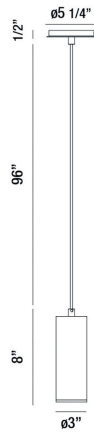

NEPTUNE, 3" ROUND PENDANT BASE KIT

PRODUCT DETAILS

No.	:	37182-038
Product Color	:	GOLD
Product Material	:	METAL
Shade / Accent Colour	:	GOLD
Shade / Accent Material	:	METAL
Diameter	:	3"
Height	:	8"
Overall Height	:	104"
Weight	:	2.6lbs

LIGHT SOURCE DETAILS

Light Source Type	:	INTEGRATED LED
Input Voltage	:	120V
Bulb Voltage	:	120V
Socket Type	:	LED
Total Wattage	:	7W
Total Lumen	:	480lm
Kelvin	:	3000K
CRI	:	90+
Dimmable	:	Yes

Options Available

ITEM NO.	FINISH	SHADE
37182-014	WHITE	WHITE
37182-021	BLACK	BLACK
37182-038	GOLD	GOLD

TECHNICAL DETAILS

Hanging Support Type	:	WIRE
Hanging Support Length	:	96"
Canopy / Backplate Height	:	0.5"
Canopy / Backplate Dia.	:	5.25"
Location	:	DRY
Approval	:	
Title 24	:	Yes