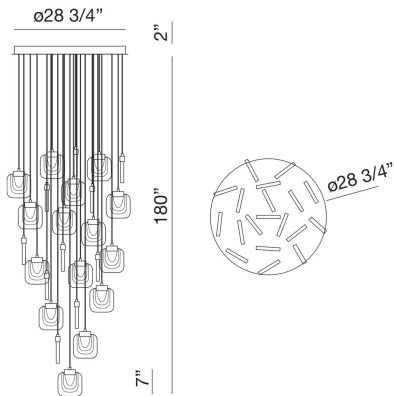

PAGET, 19-LIGHT LED CHANDELIER

PRODUCT DETAILS

No.	:	37192-023
Product Color	:	CHROME
Shade / Accent Colour	:	CHROME
Diameter	:	28.75"
Height	:	7"
Overall Height	:	180"
Weight	:	73.9lbs

LIGHT SOURCE DETAILS

Light Source Type	:	INTEGRATED LED
Input Voltage	:	120V
Bulb Voltage	:	120V
Socket Type	:	LED
Total Wattage	:	95W
Total Lumen	:	5700lm
Kelvin	:	3000K
CRI	:	90+
Dimmable	:	Yes

OPTIONS AVAILABLE

ITEM NO.	FINISH	SHADE
37192-013	GOLD	CLEAR
37192-023	CHROME	CHROME

TECHNICAL DETAILS

Hanging Support Type	:	WIRE
Hanging Support Length	:	180"
Canopy / Backplate Height	:	2"
Canopy / Backplate Dia.	:	28.75"
Approval	:	
Title 24	:	Yes

PROJECT INFORMATION

 Job Name: Date: Category: