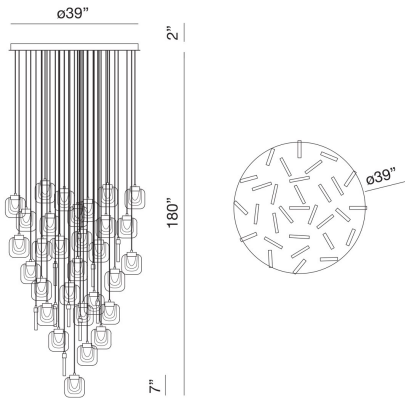

### PRODUCT DETAILS

No.	:	37193-020
Product Color	:	CHROME
Shade / Accent Colour	:	CHROME
Diameter	:	39"
Height	:	7"
Overall Height	:	180"
Weight	:	127.6lbs

### LIGHT SOURCE DETAILS

Light Source Type	:	INTEGRATED LED
Input Voltage	:	120V
Bulb Voltage	:	120V
Socket Type	:	LED
Total Wattage	:	155W
Total Lumen	:	9300lm
Kelvin	:	3000K
CRI	:	90+
Dimmable	:	Yes

### TECHNICAL DETAILS

Hanging Support Type	:	WIRE
Hanging Support Length	:	180"
Canopy / Backplate Height	:	2"
Canopy / Backplate Dia.	:	39"
Approval	:	
Title 24	:	Yes