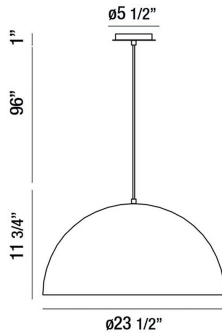

LAVERTON, 24" ROUND PENDANT

PRODUCT DETAILS

No.	:	37218-010
Product Color	:	BLACK/WHITE
Product Material	:	METAL
Shade / Accent Material	:	METAL
Diameter	:	23.5"
Height	:	11.75"
Overall Height	:	108.75"

Options Available

ITEM NO.	FINISH	SHADE
37218-010	BLACK/WHITE	
37218-022	BLACK/GOLD	
37218-030	WHITE/WHITE	
37218-045	ALUMINUM/WHITE	

TECHNICAL DETAILS

Hanging Support Type	:	WIRE
Hanging Support Length	:	96"
Canopy / Backplate Height	:	1"
Canopy / Backplate Dia.	:	5.5"
Approval	:	