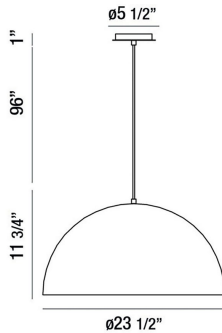

LAVERTON, 24" ROUND PENDANT

PRODUCT DETAILS

No.	:	37218-030
Product Color	:	WHITE/WHITE
Product Material	:	METAL
Shade / Accent Material	:	METAL
Diameter	:	23.5"
Height	:	11.75"
Overall Height	:	108.75"

Options Available

ITEM NO.	FINISH	SHADE
37218-010	BLACK/WHITE	
37218-022	BLACK/GOLD	
37218-030	WHITE/WHITE	
37218-045	ALUMINUM/WHITE	

TECHNICAL DETAILS

Hanging Support Type	:	WIRE
Hanging Support Length	:	96"
Canopy / Backplate Height	:	1"
Canopy / Backplate Dia.	:	5.5"
Approval	:	