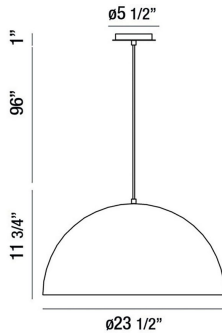

LAVERTON, 24" ROUND PENDANT

PRODUCT DETAILS

No.	:	37218-045
Product Color	:	ALUMINUM/WHITE
Product Material	:	METAL
Shade / Accent Material	:	METAL
Diameter	:	23.5"
Height	:	11.75"
Overall Height	:	108.75"

Options Available

ITEM NO.	FINISH	SHADE
37218-010	BLACK/WHITE	
37218-022	BLACK/GOLD	
37218-030	WHITE/WHITE	
37218-045	ALUMINUM/WHITE	

TECHNICAL DETAILS

Hanging Support Type	:	WIRE
Hanging Support Length	:	96"
Canopy / Backplate Height	:	1"
Canopy / Backplate Dia.	:	5.5"
Approval	:	