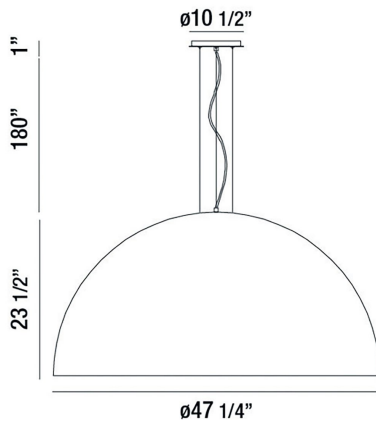

LAVERTON, 47" ROUND PENDANT

PRODUCT DETAILS

No.	:	37230-012
Product Color	:	BLACK/WHITE
Product Material	:	METAL
Shade / Accent Material	:	METAL
Diameter	:	47.25"
Height	:	23.5"
Overall Height	:	204.5"

LIGHT SOURCE DETAILS

Number of Bulbs	:	5
Light Source	:	Incandescent
Light Source Type	:	A19
Input Voltage	:	120V
Bulb Voltage	:	120V
Socket Type	:	E26
Wattage	:	60W
Total Wattage	:	300W
Bulb Included	:	No
Dimmable	:	Yes

Options Available

ITEM NO.	FINISH	SHADE
37230-012	BLACK/WHITE	
37230-022	BLACK/GOLD	
37230-038	WHITE/WHITE	
37230-045	ALUMINUM/WHITE	

TECHNICAL DETAILS

Hanging Support Type	:	WIRE
Hanging Support Length	:	180"
Canopy / Backplate Height	:	1"
Canopy / Backplate Dia.	:	10.5"
Approval	:	