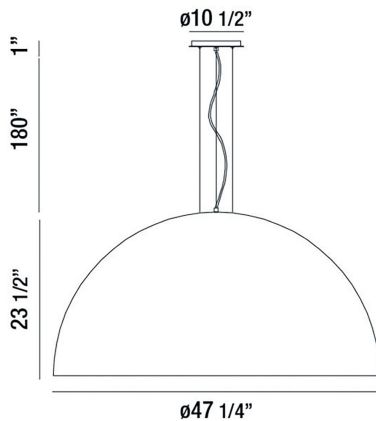

LAVERTON, 47" ROUND PENDANT

PRODUCT DETAILS

No.	:	37230-022
Product Color	:	BLACK/GOLD
Product Material	:	METAL
Shade / Accent Material	:	METAL
Diameter	:	47.25"
Height	:	23.5"
Overall Height	:	204.5"

LIGHT SOURCE DETAILS

Number of Bulbs	:	5
Light Source	:	Incandescent
Light Source Type	:	A19
Input Voltage	:	120V
Bulb Voltage	:	120V
Socket Type	:	E26
Wattage	:	60W
Total Wattage	:	300W
Bulb Included	:	No
Dimmable	:	Yes

Options Available

ITEM NO.	FINISH	SHADE
37230-012	BLACK/WHITE	
37230-022	BLACK/GOLD	
37230-038	WHITE/WHITE	
37230-045	ALUMINUM/WHITE	

TECHNICAL DETAILS

Hanging Support Type	:	WIRE
Hanging Support Length	:	180"
Canopy / Backplate Height	:	1"
Canopy / Backplate Dia.	:	10.5"
Approval	:	