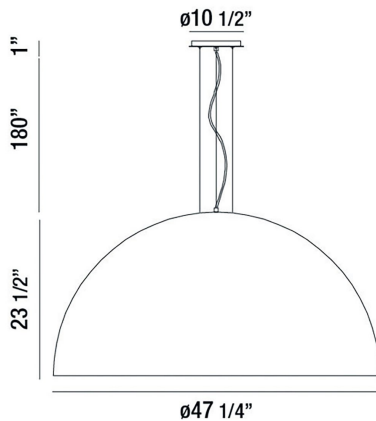

LAVERTON, 47" ROUND PENDANT

PRODUCT DETAILS

No.	:	37230-045
Product Color	:	ALUMINUM/WHITE
Product Material	:	METAL
Shade / Accent Material	:	METAL
Diameter	:	47.25"
Height	:	23.5"
Overall Height	:	204.5"

LIGHT SOURCE DETAILS

Number of Bulbs	:	5
Light Source	:	Incandescent
Light Source Type	:	A19
Input Voltage	:	120V
Bulb Voltage	:	120V
Socket Type	:	E26
Wattage	:	60W
Total Wattage	:	300W
Bulb Included	:	No
Dimmable	:	Yes

Options Available

ITEM NO.	FINISH	SHADE
37230-012	BLACK/WHITE	
37230-022	BLACK/GOLD	
37230-038	WHITE/WHITE	
37230-045	ALUMINUM/WHITE	

TECHNICAL DETAILS

Hanging Support Type	:	WIRE
Hanging Support Length	:	180"
Canopy / Backplate Height	:	1"
Canopy / Backplate Dia.	:	10.5"
Approval	:	