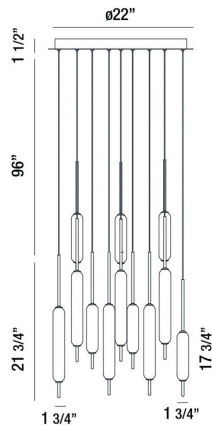

CUMBERLAND, 22" ROUND CHANDELIER

PRODUCT DETAILS

No.	:	37235-031
Product Color	:	MIXED
Product Material	:	METAL
Shade / Accent Colour	:	WHITE
Shade / Accent Material	:	GLASS
Diameter	:	22"
Height	:	21.75"
Overall Height	:	119.25"
Weight	:	23.1lbs

LIGHT SOURCE DETAILS

Light Source Type	:	INTEGRATED LED
Input Voltage	:	120V
Bulb Voltage	:	120V
Socket Type	:	LED
Total Wattage	:	120W
Total Lumen	:	7200lm
Kelvin	:	3000K
CRI	:	90+
Dimmable	:	Yes

Options Available

ITEM NO.	FINISH	SHADE
37235-017	ANTIQUE BRASS	WHITE
37235-024	BLACK	WHITE
37235-031	MIXED	WHITE
37235-043	SATIN NICKEL	WHITE

TECHNICAL DETAILS

Hanging Support Type	:	WIRE
Hanging Support Length	:	96"
Canopy / Backplate Height	:	1.5"
Canopy / Backplate Dia.	:	22"
Location	:	DRY
Approval	:	
Title 24	:	Yes