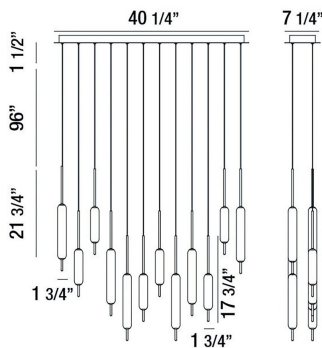

CUMBERLAND, 40" LINEAR CHANDELIER

PRODUCT DETAILS

No.	:	37236-042
Product Color	:	SATIN NICKEL
Product Material	:	METAL
Shade / Accent Colour	:	WHITE
Shade / Accent Material	:	GLASS
Length	:	40.25"
Width	:	7.25"
Height	:	21.75"
Overall Height	:	119.25"
Weight	:	23lbs

LIGHT SOURCE DETAILS

Light Source Type	:	INTEGRATED LED
Input Voltage	:	120V
Bulb Voltage	:	120V
Socket Type	:	LED
Total Wattage	:	120W
Total Lumen	:	7200lm
Kelvin	:	3000K
CRI	:	90+
Dimmable	:	Yes

Options Available

ITEM NO.	FINISH	SHADE
37236-014	ANTIQUÉ BRASS	WHITE
37236-021	BLACK	WHITE
37236-038	MIXED	WHITE
37236-042	SATIN NICKEL	WHITE

TECHNICAL DETAILS

Hanging Support Type	:	WIRE
Hanging Support Length	:	96"
Canopy / Backplate Length	:	40.25"
Canopy / Backplate Height	:	1.5"
Canopy / Backplate Width	:	7.25"
Location	:	DRY
Approval	:	
Title 24	:	Yes