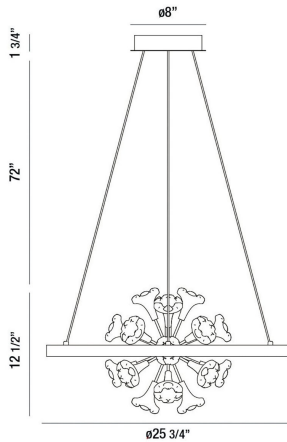

CLAYTON, 26" ROUND CHANDELIER

PRODUCT DETAILS

No.	:	37342-012
Product Color	:	SILVER WITH BRUSHED GOLD
Product Material	:	METAL
Shade / Accent Colour	:	CLEAR
Shade / Accent Material	:	GLASS
Diameter	:	25.75"
Height	:	12.5"
Overall Height	:	86.25"

LIGHT SOURCE DETAILS

Light Source Type	:	INTEGRATED LED
Input Voltage	:	120V
Bulb Voltage	:	120V
Socket Type	:	LED
Total Wattage	:	30W
Total Lumen	:	1800lm
Kelvin	:	3000K
CRI	:	90
Dimmable	:	Yes

Options Available

ITEM NO.	FINISH	SHADE
37342-012	SILVER WITH BRUSHED GOLD	CLEAR

TECHNICAL DETAILS

Hanging Support Type	:	AIRCRAFT CABLE
Hanging Support Length	:	72"
Canopy / Backplate Height	:	1.75"
Canopy / Backplate Dia.	:	8"
Approval	:	