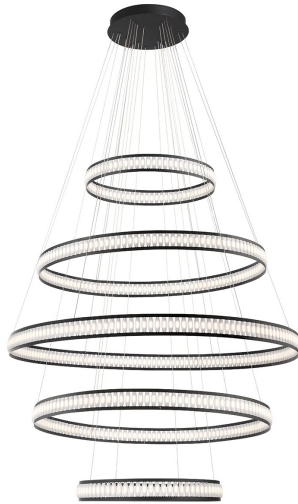

FORSTER, 60" 5-TIER ROUND CHANDELIER

PRODUCT DETAILS

No.	:	37503-017
Product Color	:	BLACK
Product Material	:	METAL
Shade / Accent Colour	:	WHITE
Shade / Accent Material	:	ACRYLIC
Diameter	:	60"
Height	:	3.5"
Overall Height	:	185.75"
Weight	:	68.2lbs

LIGHT SOURCE DETAILS

Light Source Type	:	INTEGRATED LED
Input Voltage	:	120V
Bulb Voltage	:	120V
Socket Type	:	LED
Total Wattage	:	465W
Total Lumen	:	27900lm
Kelvin	:	3000-3200KK
CRI	:	>80
Dimmable	:	Yes

Options Available

ITEM NO.	FINISH	SHADE
37503-017	BLACK	WHITE

TECHNICAL DETAILS

Hanging Support Type	:	AIRCRAFT CABLE
Hanging Support Length	:	180"
Canopy / Backplate Height	:	2.25"
Canopy / Backplate Dia.	:	23.5"
Location	:	DRY
Approval	:	