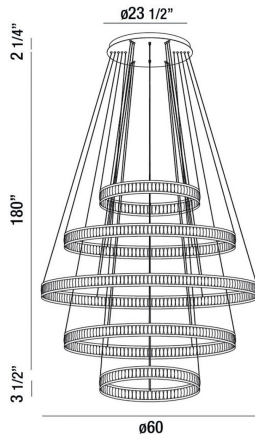

FORSTER, 60" 5-TIER ROUND CHANDELIER

PRODUCT DETAILS

No.	:	37503-017
Product Color	:	BLACK
Product Material	:	METAL
Shade / Accent Colour	:	WHITE
Shade / Accent Material	:	ACRYLIC
Diameter	:	60"
Height	:	3.5"
Overall Height	:	185.75"
Weight	:	68.2lbs

LIGHT SOURCE DETAILS

Light Source Type	:	INTEGRATED LED
Input Voltage	:	120V
Bulb Voltage	:	120V
Socket Type	:	LED
Total Wattage	:	465W
Total Lumen	:	27900lm
Kelvin	:	3000-3200KK
CRI	:	>80
Dimmable	:	Yes

Options Available

ITEM NO.	FINISH	SHADE
37503-017	BLACK	WHITE

TECHNICAL DETAILS

Hanging Support Type	:	AIRCRAFT CABLE
Hanging Support Length	:	180"
Canopy / Backplate Height	:	2.25"
Canopy / Backplate Dia.	:	23.5"
Location	:	DRY
Approval	:	