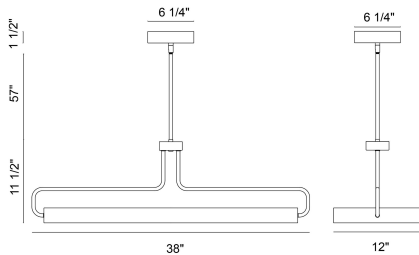

### PRODUCT DETAILS

No.	:	37931-025
Product Color	:	SATIN NICKEL
Product Material	:	METAL
Shade / Accent Colour	:	MATTE BLACK
Shade / Accent Material	:	~
Length	:	38"
Width	:	12"
Height	:	11.5"
Overall Height	:	69"
Weight	:	8lbs

### LIGHT SOURCE DETAILS

Number of Bulbs	:	1
Light Source	:	LED
Light Source Type	:	LED
Input Voltage	:	110/277VV
Socket Type	:	LED
Wattage	:	35W
Total Wattage	:	35W
Total Lumen	:	1900lm
Kelvin	:	3000K
CRI	:	90+
Bulb Included	:	Yes
Dimmable	:	Yes

### TECHNICAL DETAILS

Hanging Support Type	:	ROD
Hanging Support Length	:	57"
Rods Included	:	3"+6"+12"+18"+18"
Canopy / Backplate Height	:	1.5"
Canopy / Backplate Dia.	:	6.25"
Location	:	DRY
Approval	:	
Title 24	:	Yes