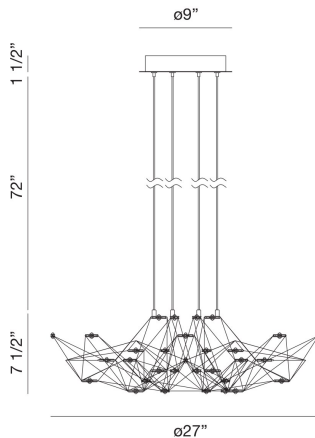

### PRODUCT DETAILS

No.	:	38038-029
Product Color	:	DARK CHROME (PLATED)
Product Material	:	METAL
Shade / Accent Material	:	~
Diameter	:	27"
Height	:	7.5"
Overall Height	:	80"
Weight	:	5.5lbs

### LIGHT SOURCE DETAILS

Light Source Type	:	INTEGRATED LED
Input Voltage	:	110V
Bulb Voltage	:	110V
Socket Type	:	LED
Total Wattage	:	40W
Total Lumen	:	2400lm
Kelvin	:	4000K
CRI	:	80
Dimmable	:	Yes

### TECHNICAL DETAILS

Hanging Support Type	:	WIRE
Canopy / Backplate Height	:	1.5"
Canopy / Backplate Dia.	:	9"
Location	:	DRY
Approval	:	
Title 24	:	Yes