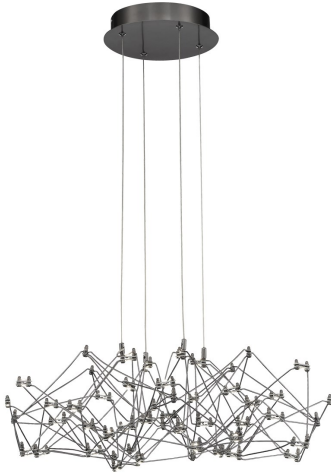

## LEONARDELLI, SMALL LED CHANDELIER

### PRODUCT DETAILS

No.	:	38038-029
Product Color	:	DARK CHROME (PLATED)
Product Material	:	METAL
Shade / Accent Material	:	~
Diameter	:	27"
Height	:	7.5"
Overall Height	:	80"
Weight	:	5.5lbs

### OPTIONS AVAILABLE

ITEM NO.	FINISH	SHADE
38038-019	CHROME	
38038-029	DARK CHROME (PLATED)	

### TECHNICAL DETAILS

Hanging Support Type	:	WIRE
Canopy / Backplate Height	:	1.5"
Canopy / Backplate Dia.	:	9"
Location	:	DRY
Approval	:	
Title 24	:	Yes