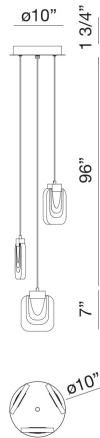

PAGET, 3 LIGHT LED CHANDELIER

PRODUCT DETAILS

No.	:	38042-020
Product Color	:	CHROME
Shade / Accent Colour	:	CHROME
Diameter	:	10"
Height	:	7"
Overall Height	:	96"
Weight	:	8.7lbs

LIGHT SOURCE DETAILS

Light Source Type	:	INTEGRATED LED
Input Voltage	:	120V
Bulb Voltage	:	24V
Socket Type	:	LED
Total Wattage	:	15W
Total Lumen	:	980lm
Kelvin	:	3000K
CRI	:	90
Dimmable	:	Yes

OPTIONS AVAILABLE

ITEM NO.	FINISH	SHADE
38042-010	GOLD	
38042-020	CHROME	CHROME

TECHNICAL DETAILS

Hanging Support Type	:	WIRE
Canopy / Backplate Height	:	1.75"
Canopy / Backplate Dia.	:	10"
Location	:	DRY
Approval	:	
Title 24	:	Yes