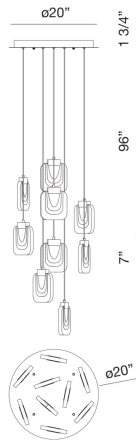

PAGET, 9 LIGHT LED CHANDELIER

PRODUCT DETAILS

No.	:	38043-027
Product Color	:	CHROME
Shade / Accent Colour	:	CHROME
Diameter	:	20"
Height	:	7"
Overall Height	:	96"
Weight	:	32.5lbs

LIGHT SOURCE DETAILS

Light Source Type	:	INTEGRATED LED
Input Voltage	:	120V
Bulb Voltage	:	24V
Socket Type	:	LED
Total Wattage	:	45W
Total Lumen	:	2320lm
Kelvin	:	3000K
CRI	:	90
Dimmable	:	Yes

OPTIONS AVAILABLE

ITEM NO.	FINISH	SHADE
38043-017	GOLD	
38043-027	CHROME	CHROME

TECHNICAL DETAILS

Hanging Support Type	:	WIRE
Canopy / Backplate Height	:	1.75"
Canopy / Backplate Dia.	:	20"
Location	:	DRY
Approval	:	
Title 24	:	Yes