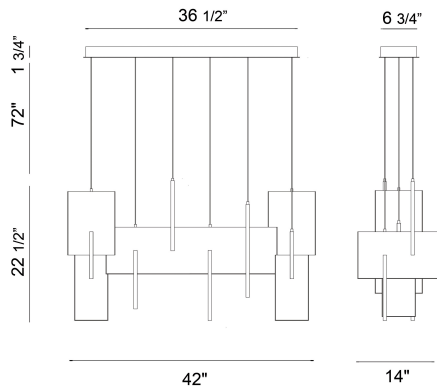

COBURG, EXTRA LARGE LINEAR LED CHANDELIER

PRODUCT DETAILS

No.	:	38044-021
Product Color	:	BLACK
Product Material	:	METAL
Shade / Accent Material	:	~
Length	:	42"
Width	:	14"
Height	:	23"
Overall Height	:	95"
Weight	:	35.2lbs

LIGHT SOURCE DETAILS

Light Source Type	:	INTEGRATED LED
Input Voltage	:	120V
Bulb Voltage	:	24V
Socket Type	:	LED
Total Wattage	:	129W
Total Lumen	:	7700lm
Kelvin	:	3000K
CRI	:	90
Dimmable	:	Yes

OPTIONS AVAILABLE

ITEM NO.	FINISH	SHADE
38044-014	GOLD	
38044-021	BLACK	

TECHNICAL DETAILS

Hanging Support Type	:	WIRE
Canopy / Backplate Length	:	36.5"
Canopy / Backplate Height	:	1.75"
Canopy / Backplate Width	:	7"
Location	:	DRY
Approval	:	
Title 24	:	Yes