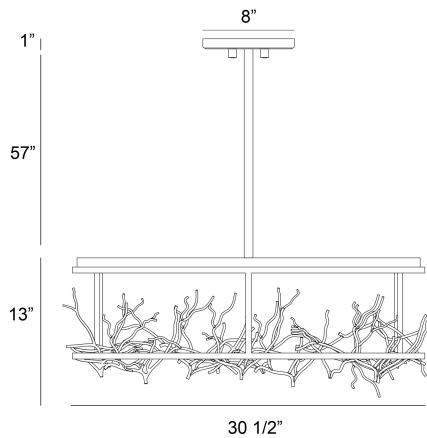

AERIE, 7LT ROUND LED CHANDELIER

PRODUCT DETAILS

No.	:	38097-027
Product Color	:	BLACK/SILVER
Product Material	:	METAL
Shade / Accent Material	:	~
Diameter	:	30.5"
Height	:	13"
Overall Height	:	70"
Weight	:	46.4lbs

LIGHT SOURCE DETAILS

Light Source Type	:	INTEGRATED LED
Input Voltage	:	120V
Bulb Voltage	:	120V
Socket Type	:	LED
Total Wattage	:	42W
Total Lumen	:	3300lm
Kelvin	:	3000K
CRI	:	90+
Dimmable	:	Yes

OPTIONS AVAILABLE

ITEM NO.	FINISH	SHADE
38097-010	BRONZE/GOLD	
38097-027	BLACK/SILVER	

TECHNICAL DETAILS

Hanging Support Type	:	ROD
Hanging Support Length	:	57"
Rods Included	:	3"+6"+12"+18"+18"
Canopy / Backplate Height	:	1"
Canopy / Backplate Dia.	:	8"
Location	:	DRY
Approval	:	
Title 24	:	Yes