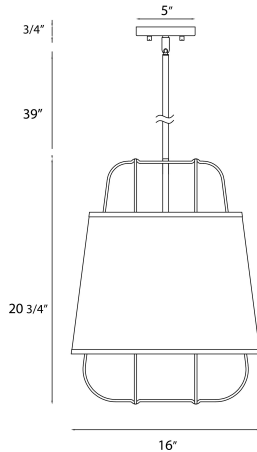

TURA, 3 LIGHT PENDANT

PRODUCT DETAILS

No.	:	38143-021
Product Color	:	BLACK
Product Material	:	METAL
Shade / Accent Colour	:	BLACK/GOLD
Shade / Accent Material	:	~
Diameter	:	16"
Height	:	20.75"
Overall Height	:	60"
Weight	:	6.4lbs

LIGHT SOURCE DETAILS

Number of Bulbs	:	3
Light Source Type	:	B10
Input Voltage	:	120V
Bulb Voltage	:	120V
Socket Type	:	E12
Wattage	:	60W
Total Wattage	:	180W
Bulb Included	:	No
Dimmable	:	No

OPTIONS AVAILABLE

ITEM NO.	FINISH	SHADE
38143-014	BRASS	WHITE/GOLD
38143-021	BLACK	BLACK/GOLD

TECHNICAL DETAILS

Hanging Support Type	:	ROD
Hanging Support Length	:	39"
Rods Included	:	3"+6"+12"+18"
Canopy / Backplate Height	:	0.75"
Canopy / Backplate Dia.	:	5"
Location	:	DRY
Approval	:	