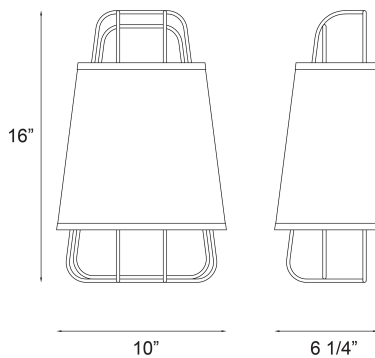

TURA, 1 LIGHT WALL SCONCE

PRODUCT DETAILS

No.	:	38144-028
Product Color	:	BLACK
Product Material	:	METAL
Shade / Accent Colour	:	BLACK/GOLD
Shade / Accent Material	:	~
Width	:	10"
Height	:	16"
Ext	:	6"
Weight	:	2.6lbs

ITEM NO.	FINISH	SHADE
38144-011	BRASS	WHITE/GOLD
38144-028	BLACK	BLACK/GOLD

TECHNICAL DETAILS

Canopy / Backplate Length	:	5"
Canopy / Backplate Height	:	0.75"
Canopy / Backplate Width	:	8.25"
Location	:	DRY
Approval	:	