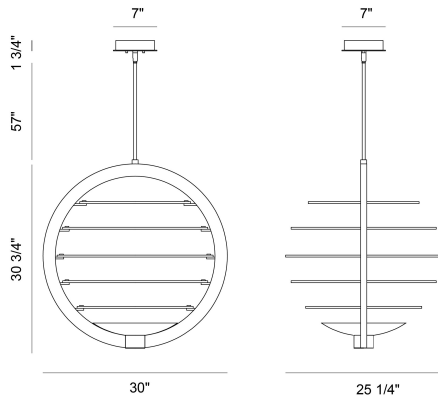

OMBRA, LARGE LED CHANDELIER

PRODUCT DETAILS

No.	:	38152-023
Product Color	:	POLISHED NICKEL
Product Material	:	METAL
Shade / Accent Material	:	~
Length	:	30"
Width	:	25.25"
Height	:	30.75"
Weight	:	26.6lbs

LIGHT SOURCE DETAILS

Light Source Type	:	INTEGRATED LED
Input Voltage	:	120V
Bulb Voltage	:	120V
Socket Type	:	LED
Total Wattage	:	66W
Total Lumen	:	1430lm
Kelvin	:	3000K
CRI	:	90+
Dimmable	:	Yes

OPTIONS AVAILABLE

ITEM NO.	FINISH	SHADE
38152-016	BRASS/BLACK	
38152-023	POLISHED NICKEL	

TECHNICAL DETAILS

Hanging Support Type	:	ROD
Hanging Support Length	:	57"
Rods Included	:	3"+6"+12"+18"+18"
Canopy / Backplate Height	:	1.75"
Canopy / Backplate Dia.	:	7"
Location	:	DRY
Approval	:	
Title 24	:	Yes