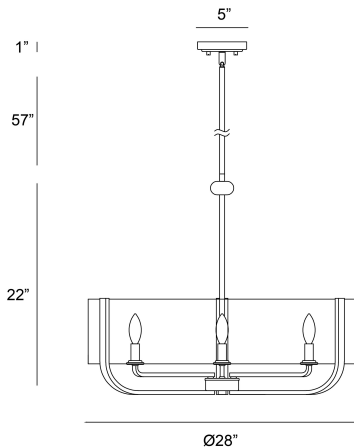

CAMPISI, 6 LIGHT CHANDELIER

PRODUCT DETAILS

No.	:	38155-031
Product Color	:	BLACK
Product Material	:	METAL
Shade / Accent Colour	:	CLEAR GLASS
Shade / Accent Material	:	GLASS
Diameter	:	28"
Height	:	22.5"
Overall Height	:	80"
Weight	:	13.6lbs

LIGHT SOURCE DETAILS

Number of Bulbs	:	6
Light Source Type	:	B10
Input Voltage	:	120V
Bulb Voltage	:	120V
Socket Type	:	E12
Wattage	:	60W
Total Wattage	:	360W
Bulb Included	:	No
Dimmable	:	No

OPTIONS AVAILABLE

ITEM NO.	FINISH	SHADE
38155-017	BRASS	CLEAR GLASS
38155-024	CHROME	CLEAR GLASS
38155-031	BLACK	CLEAR GLASS

TECHNICAL DETAILS

Hanging Support Type	:	ROD
Hanging Support Length	:	57"
Rods Included	:	3"+6"+12"+18"+18"
Canopy / Backplate Height	:	1"
Canopy / Backplate Dia.	:	5"
Location	:	DRY
Approval	:	