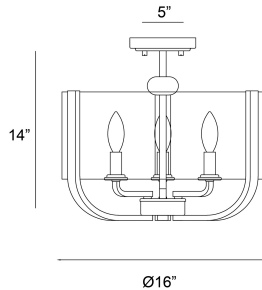

CAMPISI, 3 LIGHT SEMI FLUSHMOUNT

PRODUCT DETAILS

No.	:	38156-038
Product Color	:	BLACK
Product Material	:	METAL
Shade / Accent Colour	:	CLEAR GLASS
Shade / Accent Material	:	GLASS
Diameter	:	16"
Height	:	12.75"
Weight	:	7.5lbs

LIGHT SOURCE DETAILS

Number of Bulbs	:	3
Light Source Type	:	B10
Input Voltage	:	120V
Bulb Voltage	:	120V
Socket Type	:	E12
Wattage	:	60W
Total Wattage	:	180W
Bulb Included	:	No
Dimmable	:	No

OPTIONS AVAILABLE

ITEM NO.	FINISH	SHADE
38156-014	BRASS	CLEAR GLASS
38156-021	CHROME	CLEAR GLASS
38156-038	BLACK	CLEAR GLASS

TECHNICAL DETAILS

Canopy / Backplate Height	:	1"
Canopy / Backplate Dia.	:	5"
Location	:	DRY
Approval	:	