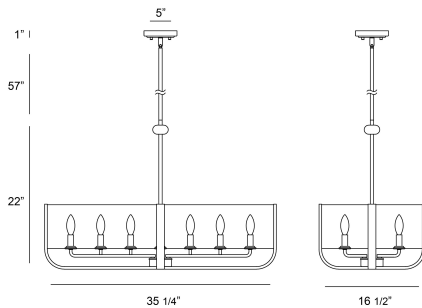

### PRODUCT DETAILS

No.	:	38157-035
Product Color	:	BLACK
Product Material	:	METAL
Shade / Accent Colour	:	CLEAR GLASS
Shade / Accent Material	:	GLASS
Length	:	35"
Width	:	16"
Height	:	22.5"
Overall Height	:	80"
Weight	:	14.5lbs

### TECHNICAL DETAILS

Hanging Support Type	:	ROD
Hanging Support Length	:	57"
Rods Included	:	3"+6"+12"+18"+18"
Canopy / Backplate Height	:	1"
Canopy / Backplate Dia.	:	5"
Location	:	DRY
Approval	:	