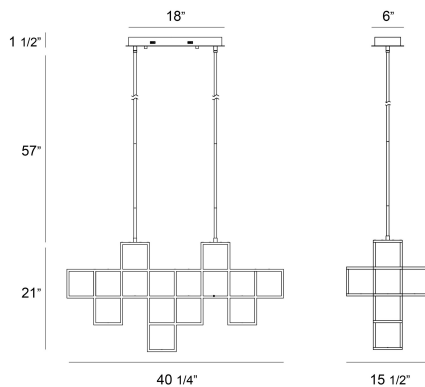

FERRO, 9 LIGHT LINEAR LED CHANDELIER

PRODUCT DETAILS

No.	:	38258-026
Product Color	:	BLACK
Product Material	:	METAL
Shade / Accent Material	:	~
Length	:	40.25"
Width	:	15.5"
Height	:	21"
Overall Height	:	78"
Weight	:	26.4lbs

ITEM NO.	FINISH	SHADE
38258-015	GOLD	
38258-026	BLACK	

TECHNICAL DETAILS

Hanging Support Type	:	ROD
Hanging Support Length	:	57"
Rods Included	:	3"+6"+12"+18"+18"
Canopy / Backplate Length	:	18"
Canopy / Backplate Height	:	1.5"
Canopy / Backplate Width	:	6"
Location	:	DRY
Approval	:	
Title 24	:	Yes