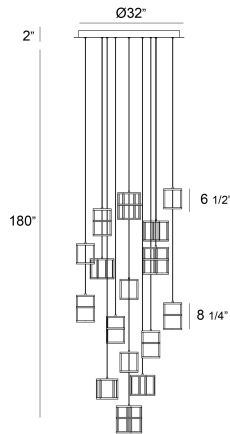

FERRO, 16 LIGHT LED CHANDELIER

PRODUCT DETAILS

No.	:	38259-023
Product Color	:	BLACK
Product Material	:	METAL
Shade / Accent Material	:	~
Diameter	:	32"
Height	:	8.25"
Overall Height	:	180"
Weight	:	66.1lbs

LIGHT SOURCE DETAILS

Light Source Type	:	INTEGRATED LED
Input Voltage	:	120V
Bulb Voltage	:	24V
Socket Type	:	LED
Total Wattage	:	88W
Total Lumen	:	5000lm
Kelvin	:	3000K
CRI	:	90
Dimmable	:	Yes

OPTIONS AVAILABLE

ITEM NO.	FINISH	SHADE
38259-012	GOLD	
38259-023	BLACK	

TECHNICAL DETAILS

Hanging Support Type	:	WIRE
Hanging Support Length	:	180"
Canopy / Backplate Height	:	2"
Canopy / Backplate Dia.	:	32"
Location	:	DRY
Approval	:	
Title 24	:	Yes