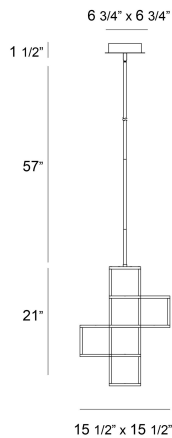

FERRO, 5 LIGHT LED PENDANT

PRODUCT DETAILS

No.	:	38260-029
Product Color	:	BLACK
Product Material	:	METAL
Shade / Accent Material	:	~
Length	:	15.5"
Width	:	15.5"
Height	:	21"
Overall Height	:	78"
Weight	:	12.7lbs

LIGHT SOURCE DETAILS

Light Source Type	:	INTEGRATED LED
Input Voltage	:	120V
Bulb Voltage	:	24V
Socket Type	:	LED
Total Wattage	:	26W
Total Lumen	:	1500lm
Kelvin	:	3000K
CRI	:	90
Dimmable	:	Yes

OPTIONS AVAILABLE

ITEM NO.	FINISH	SHADE
38260-018	GOLD	
38260-029	BLACK	

TECHNICAL DETAILS

Hanging Support Type	:	ROD
Hanging Support Length	:	57"
Rods Included	:	3"+6"+12"+18"+18"
Canopy / Backplate Length	:	6.75"
Canopy / Backplate Height	:	1.5"
Canopy / Backplate Width	:	6.75"
Location	:	DRY
Approval	:	
Title 24	:	Yes