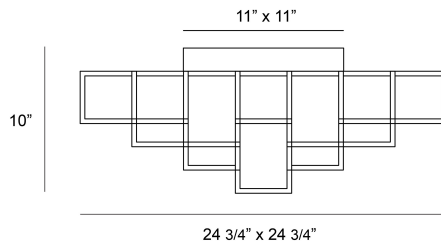

FERRO, 13 LIGHT LED FLUSHMOUNT

PRODUCT DETAILS

No.	:	38261-026
Product Color	:	BLACK
Product Material	:	METAL
Shade / Accent Material	:	~
Length	:	24.75"
Width	:	24.75"
Height	:	10"
Weight	:	19.6lbs

LIGHT SOURCE DETAILS

Light Source Type	:	INTEGRATED LED
Input Voltage	:	120V
Bulb Voltage	:	24V
Socket Type	:	LED
Total Wattage	:	51W
Total Lumen	:	2580lm
Kelvin	:	3000K
CRI	:	90
Dimmable	:	Yes

OPTIONS AVAILABLE

ITEM NO.	FINISH	SHADE
38261-015	GOLD	
38261-026	BLACK	

TECHNICAL DETAILS

Canopy / Backplate Length	:	11"
Canopy / Backplate Height	:	1.5"
Canopy / Backplate Width	:	11"
Location	:	DRY
Approval	:	
Title 24	:	Yes

PROJECT INFORMATION

 Job Name: Date: Category:

 Comments: