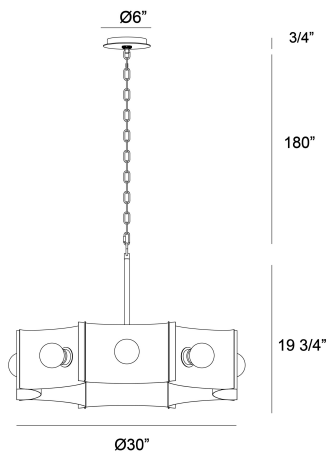

METALLO, 8 LIGHT CHANDELIER

PRODUCT DETAILS

No.	:	38428-029
Product Color	:	BRONZE
Product Material	:	METAL
Shade / Accent Colour	:	NATURE BRASS/BRONZE
Shade / Accent Material	:	~
Diameter	:	30"
Height	:	19.25"
Overall Height	:	180"
Weight	:	19.5lbs

LIGHT SOURCE DETAILS

Number of Bulbs	:	8
Light Source	:	Incandescent
Light Source Type	:	G25
Input Voltage	:	120V
Bulb Voltage	:	120V
Socket Type	:	E26
Wattage	:	60W
Total Wattage	:	480W
Bulb Included	:	No
Dimmable	:	Yes

OPTIONS AVAILABLE

ITEM NO.	FINISH	SHADE
38428-012	VINTAGE NICKEL	VINTAGE NICKEL/BLACK
38428-029	BRONZE	NATURE BRASS/BRONZE

TECHNICAL DETAILS

Hanging Support Type	:	CHAIN
Hanging Support Length	:	180"
Canopy / Backplate Height	:	0.75"
Canopy / Backplate Dia.	:	5"
Location	:	DRY
Approval	:	