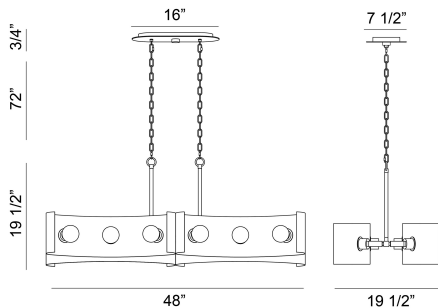

### PRODUCT DETAILS

No.	:	38429-026
Product Color	:	BRONZE
Product Material	:	METAL
Shade / Accent Colour	:	NATURE BRASS/BRONZE
Shade / Accent Material	:	~
Length	:	48"
Width	:	20"
Height	:	18.5"
Overall Height	:	91"
Weight	:	27.8lbs

### TECHNICAL DETAILS

Hanging Support Type	:	CHAIN
Hanging Support Length	:	72"
Canopy / Backplate Length	:	16.25"
Canopy / Backplate Height	:	1"
Canopy / Backplate Width	:	1.5"
Location	:	DRY
Approval	:	