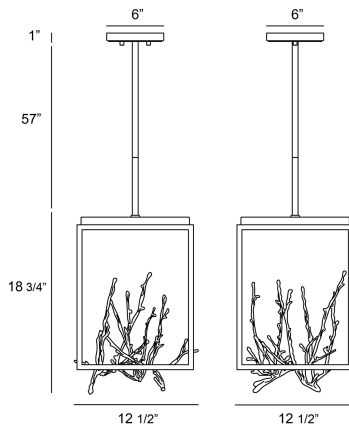

### PRODUCT DETAILS

No.	:	38637-018
Product Color	:	BRONZE/GOLD
Product Material	:	METAL
Shade / Accent Material	:	~
Length	:	12.5"
Width	:	12.5"
Height	:	18.75"
Overall Height	:	75"

### TECHNICAL DETAILS

Hanging Support Type	:	ROD
Hanging Support Length	:	57"
Rods Included	:	3"+6"+12"+18"+18"
Canopy / Backplate Length	:	6"
Canopy / Backplate Height	:	1"
Canopy / Backplate Width	:	6"
Location	:	DRY
Approval	:	
Title 24	:	Yes