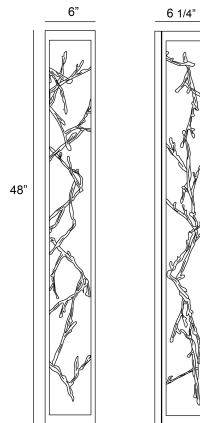

AERIE, 6LT LED WALL SCONCE

PRODUCT DETAILS

No.	:	38638-022
Product Color	:	BLACK/SILVER
Product Material	:	METAL
Shade / Accent Material	:	~
Width	:	6"
Height	:	48"
Ext	:	6.25"
Weight	:	25.4lbs

LIGHT SOURCE DETAILS

Light Source Type	:	INTEGRATED LED
Input Voltage	:	120V
Bulb Voltage	:	120V
Socket Type	:	LED
Total Wattage	:	36W
Total Lumen	:	2850lm
Kelvin	:	3000K
CRI	:	90+
Dimmable	:	Yes

OPTIONS AVAILABLE

ITEM NO.	FINISH	SHADE
38638-015	BRONZE/GOLD	
38638-022	BLACK/SILVER	

TECHNICAL DETAILS

Canopy / Backplate Length	:	48"
Canopy / Backplate Height	:	0.75"
Canopy / Backplate Width	:	6.25"
Location	:	DRY
Approval	:	
Title 24	:	Yes

PROJECT INFORMATION

Job Name: Date: Category: