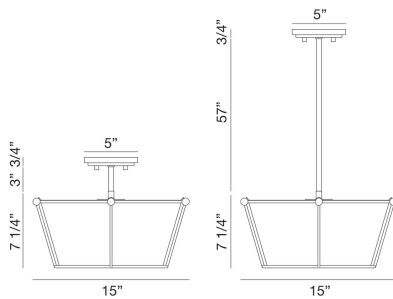

### PRODUCT DETAILS

No.	:	39044-024
Product Color	:	POLISHED NICKEL
Shade / Accent Colour	:	NICKEL
Diameter	:	15"
Height	:	10.5"
Weight	:	6lbs

### TECHNICAL DETAILS

Hanging Support Type	:	ROD
Hanging Support Length	:	57"
Canopy / Backplate Height	:	0.75"
Canopy / Backplate Dia.	:	5"