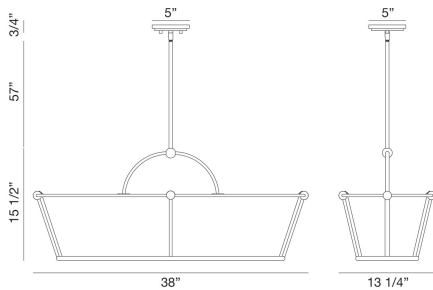

PULITO, 6 LT ISLAND PENDANT

PRODUCT DETAILS

No.	:	39046-027
Product Color	:	POLISHED NICKEL
Shade / Accent Colour	:	NICKEL
Length	:	38"
Width	:	13.25"
Height	:	15.75"
Weight	:	11lbs

LIGHT SOURCE DETAILS

Number of Bulbs	:	6
Light Source	:	Incandescent
Light Source Type	:	B10
Input Voltage	:	120V
Bulb Voltage	:	120V
Socket Type	:	E12
Wattage	:	60W
Total Wattage	:	360W
Bulb Included	:	No
Dimmable	:	Yes

OPTIONS AVAILABLE

ITEM NO.	FINISH	SHADE
39046-017	MATTER BLACK	BLACK
39046-027	POLISHED NICKEL	NICKEL

TECHNICAL DETAILS

Hanging Support Type	:	ROD
Hanging Support Length	:	57"
Canopy / Backplate Height	:	0.75"
Canopy / Backplate Dia.	:	5"