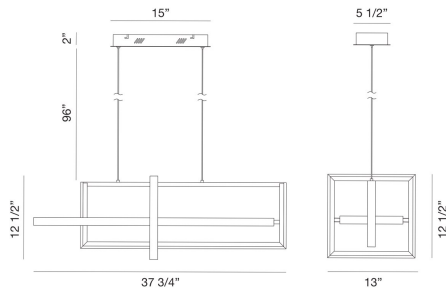

### PRODUCT DETAILS

No.	:	39323-026
Product Color	:	GOLD
Shade / Accent Colour	:	GOLD
Length	:	37.75"
Width	:	12.5"
Height	:	12.5"
Weight	:	12.7lbs

### TECHNICAL DETAILS

Hanging Support Type	:	AIRCRAFT CABLE
Hanging Support Length	:	96"
Canopy / Backplate Length	:	15"
Canopy / Backplate Height	:	1.75"
Canopy / Backplate Width	:	5.5"