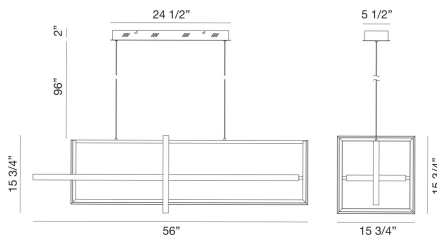

BORDO, LG LED CHANDELIER

PRODUCT DETAILS

No.	:	39324-023
Product Color	:	GOLD
Shade / Accent Colour	:	GOLD
Length	:	55.75"
Width	:	15.75"
Height	:	15.75"
Weight	:	21.5lbs

LIGHT SOURCE DETAILS

Light Source Type	:	INTEGRATED LED
Input Voltage	:	120V
Bulb Voltage	:	24V
Socket Type	:	LED
Total Wattage	:	137W
Total Lumen	:	7700lm
Kelvin	:	3000K
CRI	:	90
Dimmable	:	Yes

OPTIONS AVAILABLE

ITEM NO.	FINISH	SHADE
39324-016	MATTE BLACK	BLACK
39324-023	GOLD	GOLD

TECHNICAL DETAILS

Hanging Support Type	:	AIRCRAFT CABLE
Hanging Support Length	:	96"
Canopy / Backplate Length	:	24.5"
Canopy / Backplate Height	:	2"
Canopy / Backplate Width	:	5.5"