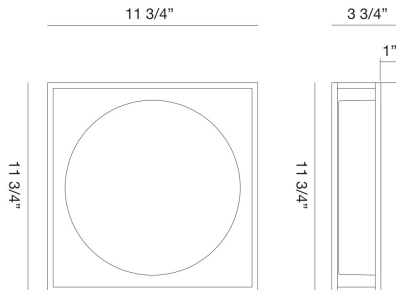

ROVER, SMA LED FLUSHMOUNT

PRODUCT DETAILS

No.	:	39332-035
Product Color	:	BLACK
Shade / Accent Colour	:	BLACK
Length	:	12"
Width	:	12"
Height	:	4"
Weight	:	9lbs

LIGHT SOURCE DETAILS

Light Source Type	:	INTEGRATED LED
Input Voltage	:	120V
Bulb Voltage	:	120V
Socket Type	:	LED
Total Wattage	:	24W
Total Lumen	:	1900lm
Kelvin	:	3000K
CRI	:	90
Dimmable	:	Yes

OPTIONS AVAILABLE

ITEM NO.	FINISH	SHADE
39332-011	GOLD	GOLD
39332-028	CHROME	CHROME
39332-035	BLACK	BLACK

TECHNICAL DETAILS

Canopy / Backplate Length	:	12"
Canopy / Backplate Height	:	1"
Canopy / Backplate Width	:	12"