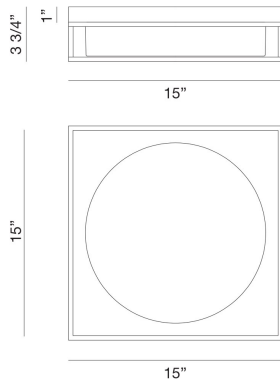

ROVER, LG LED FLUSHMOUNT

PRODUCT DETAILS

No.	:	39333-025
Product Color	:	CHROME
Shade / Accent Colour	:	CHROME
Length	:	15"
Width	:	15"
Height	:	4"
Weight	:	12lbs

LIGHT SOURCE DETAILS

Light Source Type	:	INTEGRATED LED
Input Voltage	:	120V
Bulb Voltage	:	120V
Socket Type	:	LED
Total Wattage	:	32W
Total Lumen	:	2400lm
Kelvin	:	3000K
CRI	:	90
Dimmable	:	Yes

OPTIONS AVAILABLE

ITEM NO.	FINISH	SHADE
39333-018	SOFT GOLD	GOLD
39333-025	CHROME	CHROME
39333-032	BLACK	BLACK

TECHNICAL DETAILS

Canopy / Backplate Length	:	15"
Canopy / Backplate Height	:	1"
Canopy / Backplate Width	:	15"