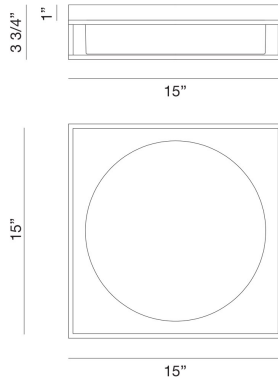

ROVER, LG LED FLUSHMOUNT

PRODUCT DETAILS

No.	:	39333-032
Product Color	:	BLACK
Shade / Accent Colour	:	BLACK
Length	:	15"
Width	:	15"
Height	:	4"
Weight	:	12lbs

LIGHT SOURCE DETAILS

Light Source Type	:	INTEGRATED LED
Input Voltage	:	120V
Bulb Voltage	:	120V
Socket Type	:	LED
Total Wattage	:	32W
Total Lumen	:	2400lm
Kelvin	:	3000K
CRI	:	90
Dimmable	:	Yes

OPTIONS AVAILABLE

ITEM NO.	FINISH	SHADE
39333-018	SOFT GOLD	GOLD
39333-025	CHROME	CHROME
39333-032	BLACK	BLACK

TECHNICAL DETAILS

Canopy / Backplate Length	:	15"
Canopy / Backplate Height	:	1"
Canopy / Backplate Width	:	15"