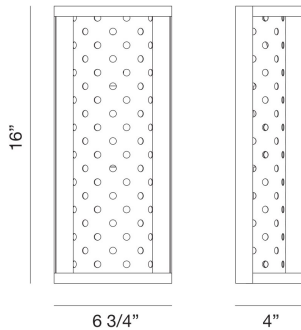

GRADO, 2 LT WALL SCONCE

PRODUCT DETAILS

No.	:	39414-021
Product Color	:	GOLD
Shade / Accent Colour	:	GOLD
Width	:	6.75"
Height	:	16"
Ext	:	4"
Weight	:	6.5lbs

LIGHT SOURCE DETAILS

Number of Bulbs	:	2
Light Source	:	Incandescent
Light Source Type	:	B10
Input Voltage	:	120V
Bulb Voltage	:	120V
Socket Type	:	E12
Wattage	:	60W
Total Wattage	:	120W
Bulb Included	:	No
Dimmable	:	Yes

OPTIONS AVAILABLE

ITEM NO.	FINISH	SHADE
39414-014	CHROME	CHROME
39414-021	GOLD	GOLD

TECHNICAL DETAILS

Canopy / Backplate Length	:	16"
Canopy / Backplate Height	:	0.5"
Canopy / Backplate Width	:	6.75"

PROJECT INFORMATION