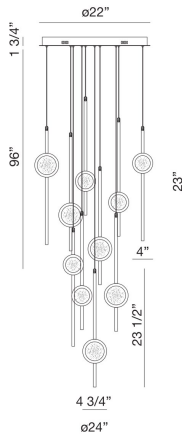

BARLETTA, 10 LT LED CHANDELIER

PRODUCT DETAILS

No.	:	39464-026
Product Color	:	BRASS ANODIZED ALUMINUM
Product Material	:	ALUMINUM
Shade / Accent Colour	:	BRASS
Shade / Accent Material	:	ALUMINUM
Diameter	:	24"
Height	:	23.5"
Weight	:	45lbs

LIGHT SOURCE DETAILS

Light Source Type	:	INTEGRATED LED
Input Voltage	:	120V
Bulb Voltage	:	120V
Socket Type	:	LED
Total Wattage	:	57W
Total Lumen	:	2300lm
Kelvin	:	3500K
CRI	:	90
Dimmable	:	Yes

OPTIONS AVAILABLE

ITEM NO.	FINISH	SHADE
39464-019	BLACK ANODIZED ALUMINUM	BLACK
39464-026	BRASS ANODIZED ALUMINUM	BRASS
39464-033	BLACK ANODIZED ALUMINUM	BRASS

TECHNICAL DETAILS

Hanging Support Type	:	WIRE
Hanging Support Length	:	96"
Canopy / Backplate Height	:	1.75"
Canopy / Backplate Dia.	:	22"